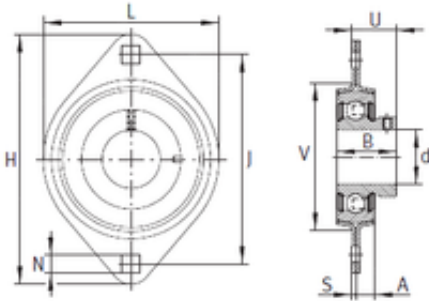

Toyana Bearing Manufacturing of Canada

INA RATY12 bearing units

Bearing No. RATY12

| | |
|----------------------|------------------|
| Bore Diameter | 12 mm |
| d | 12 mm |
| V | 48 mm |
| U | 18 mm |
| A | 7 mm |
| B | 22 mm |
| H | 81 mm |
| J | 63,5 mm |
| L | 58,7 mm |
| N | 7,1 mm |
| S | 2 mm |
| Category | Bearings |
| Inventory | 0.0 |
| Manufacturer Name | SCHAEFFLER GROUP |
| Minimum Buy Quantity | N/A |
| Weight / Kilogram | 0.14 |
| Product Group | M06110 |

RATY12 Bearing 2D drawings and 3D CAD models